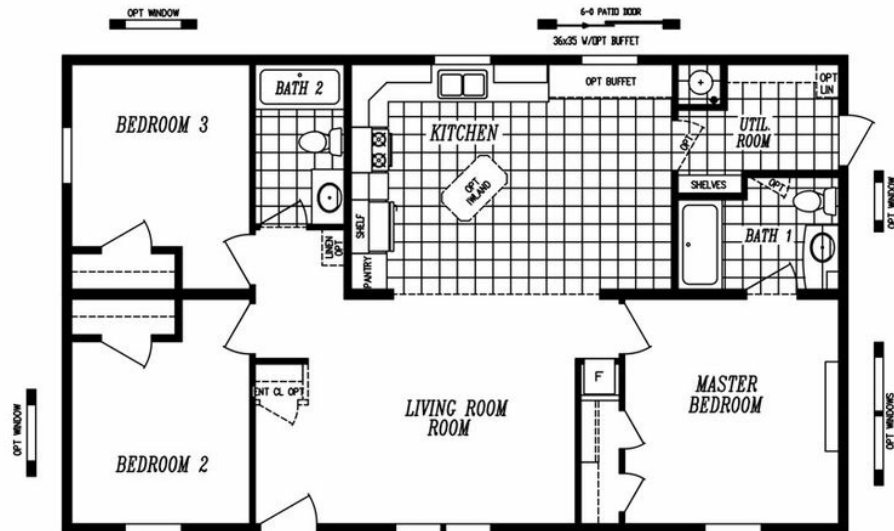

Chalet

Model number: 56CFT28443BH18

3 beds • 2 baths • 1232 sq.ft. • 28' width • 44' depth

Our home building facilities invest in continuous product and process improvements. Plans, dimensions, features, materials, specifications and availability are subject to change without notice or obligation. Renderings and floor plans are representative likenesses of our homes and may differ from the actual homes. We invite you to tour a Home Center near you and inspect the highest value in quality housing available or call (302) 934-7417 to speak with a Home Consultant. Copyright 2017, CMH. All rights reserved.