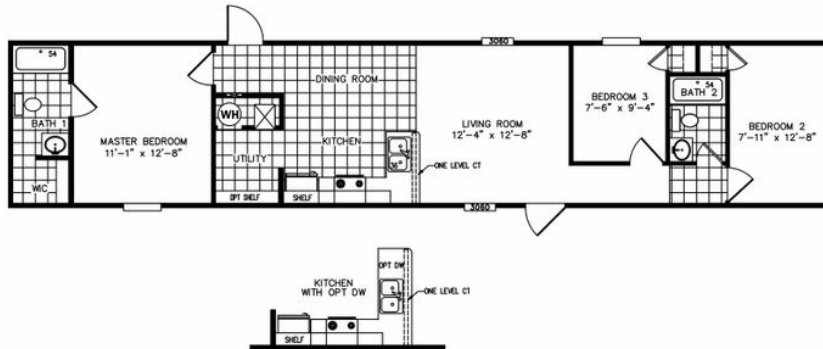

THE GEM

THE GEM Model number: 56GEM14663AH18

3 beds • 2 baths • 924 sq.ft. • 14' width • 66' depth

Our home building facilities invest in continuous product and process improvements. Plans, dimensions, features, materials, specifications and availability are subject to change without notice or obligation. Renderings and floor plans are representative likenesses of our homes and may differ from the actual homes. We invite you to tour a Home Center near you and inspect the highest value in quality housing available or call (302) 934-7417 to speak with a Home Consultant. Copyright 2017, CMH. All rights reserved.

THE GEM

Model number: 56GEM14663AH18

3 beds • 2 baths • 924 sq.ft. • 14' width • 66' depth

Our home building facilities invest in continuous product and process improvements. Plans, dimensions, features, materials, specifications and availability are subject to change without notice or obligation. Renderings and floor plans are representative likenesses of our homes and may differ from the actual homes. We invite you to tour a Home Center near you and inspect the highest value in quality housing available or call (302) 934-7417 to speak with a Home Consultant. Copyright 2017, CMH. All rights reserved.