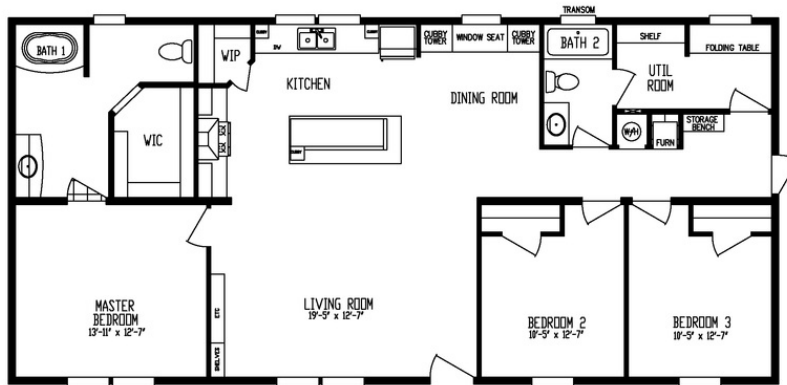

## SHEER MYRTLEWOOD Model number:

**3 beds • 2 baths • 1493 sq.ft. • 28' width • 56' depth**

Our home building facilities invest in continuous product and process improvements. Plans, dimensions, features, materials, specifications and availability are subject to change without notice or obligation. Renderings and floor plans are representative likenesses of our homes and may differ from the actual homes. We invite you to tour a Home Center near you and inspect the highest value in quality housing available or call (302) 934-7417 to speak with a Home Consultant. Copyright 2017, CMH. All rights reserved.